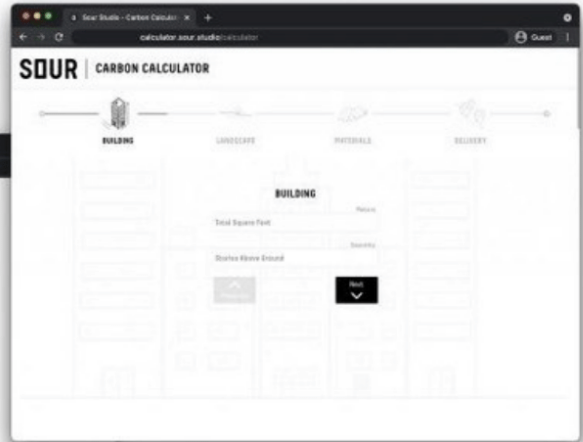

Welcome to SOUR's carbon calculator.

The calculator was developed to raise awareness of carbon footprint and stimulate action amongst the real estate industry | Photo source SOUR

Innovation > Sustainability > Design studio develops calculator to measure carbon footprint of construction

DESIGN STUDIO DEVELOPS CALCULATOR TO MEASURE CARBON FOOTPRINT OF CONSTRUCTION

SUSTAINABILITY

The design studio is on a mission to address social and urban issues and believes the calculator can encourage the real estate industry to take action