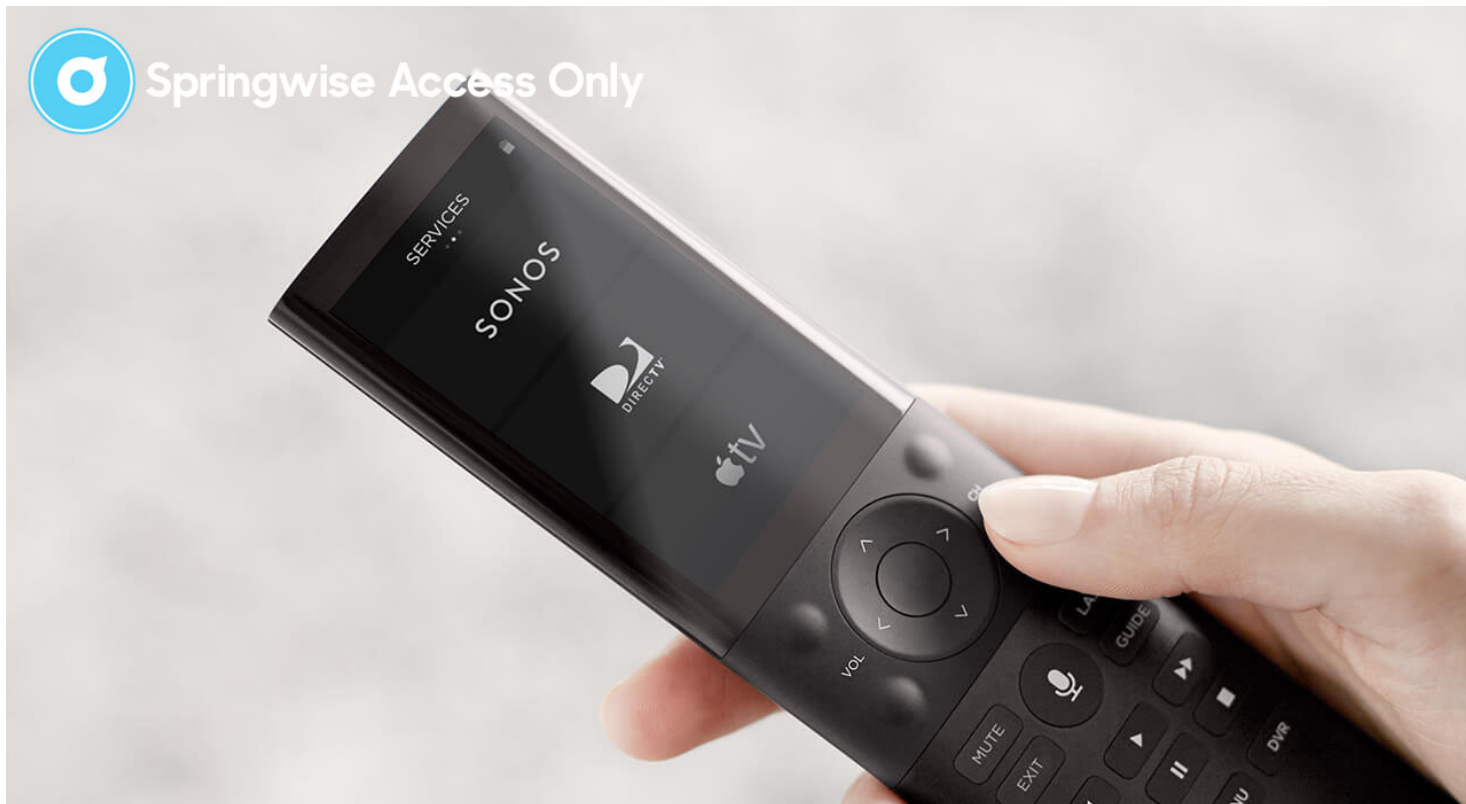

Springwise Access Only

Innovation > Work & Lifestyle > Smart home remote captures favorite home 'scenes'

## SMART HOME REMOTE CAPTURES FAVORITE HOME 'SCENES'

 WORK & LIFESTYLE

The Savant system stores user preferences for multiple smart appliances, recreating instant 'scenes' around the home.

Sign in or buy a plan to view this innovation